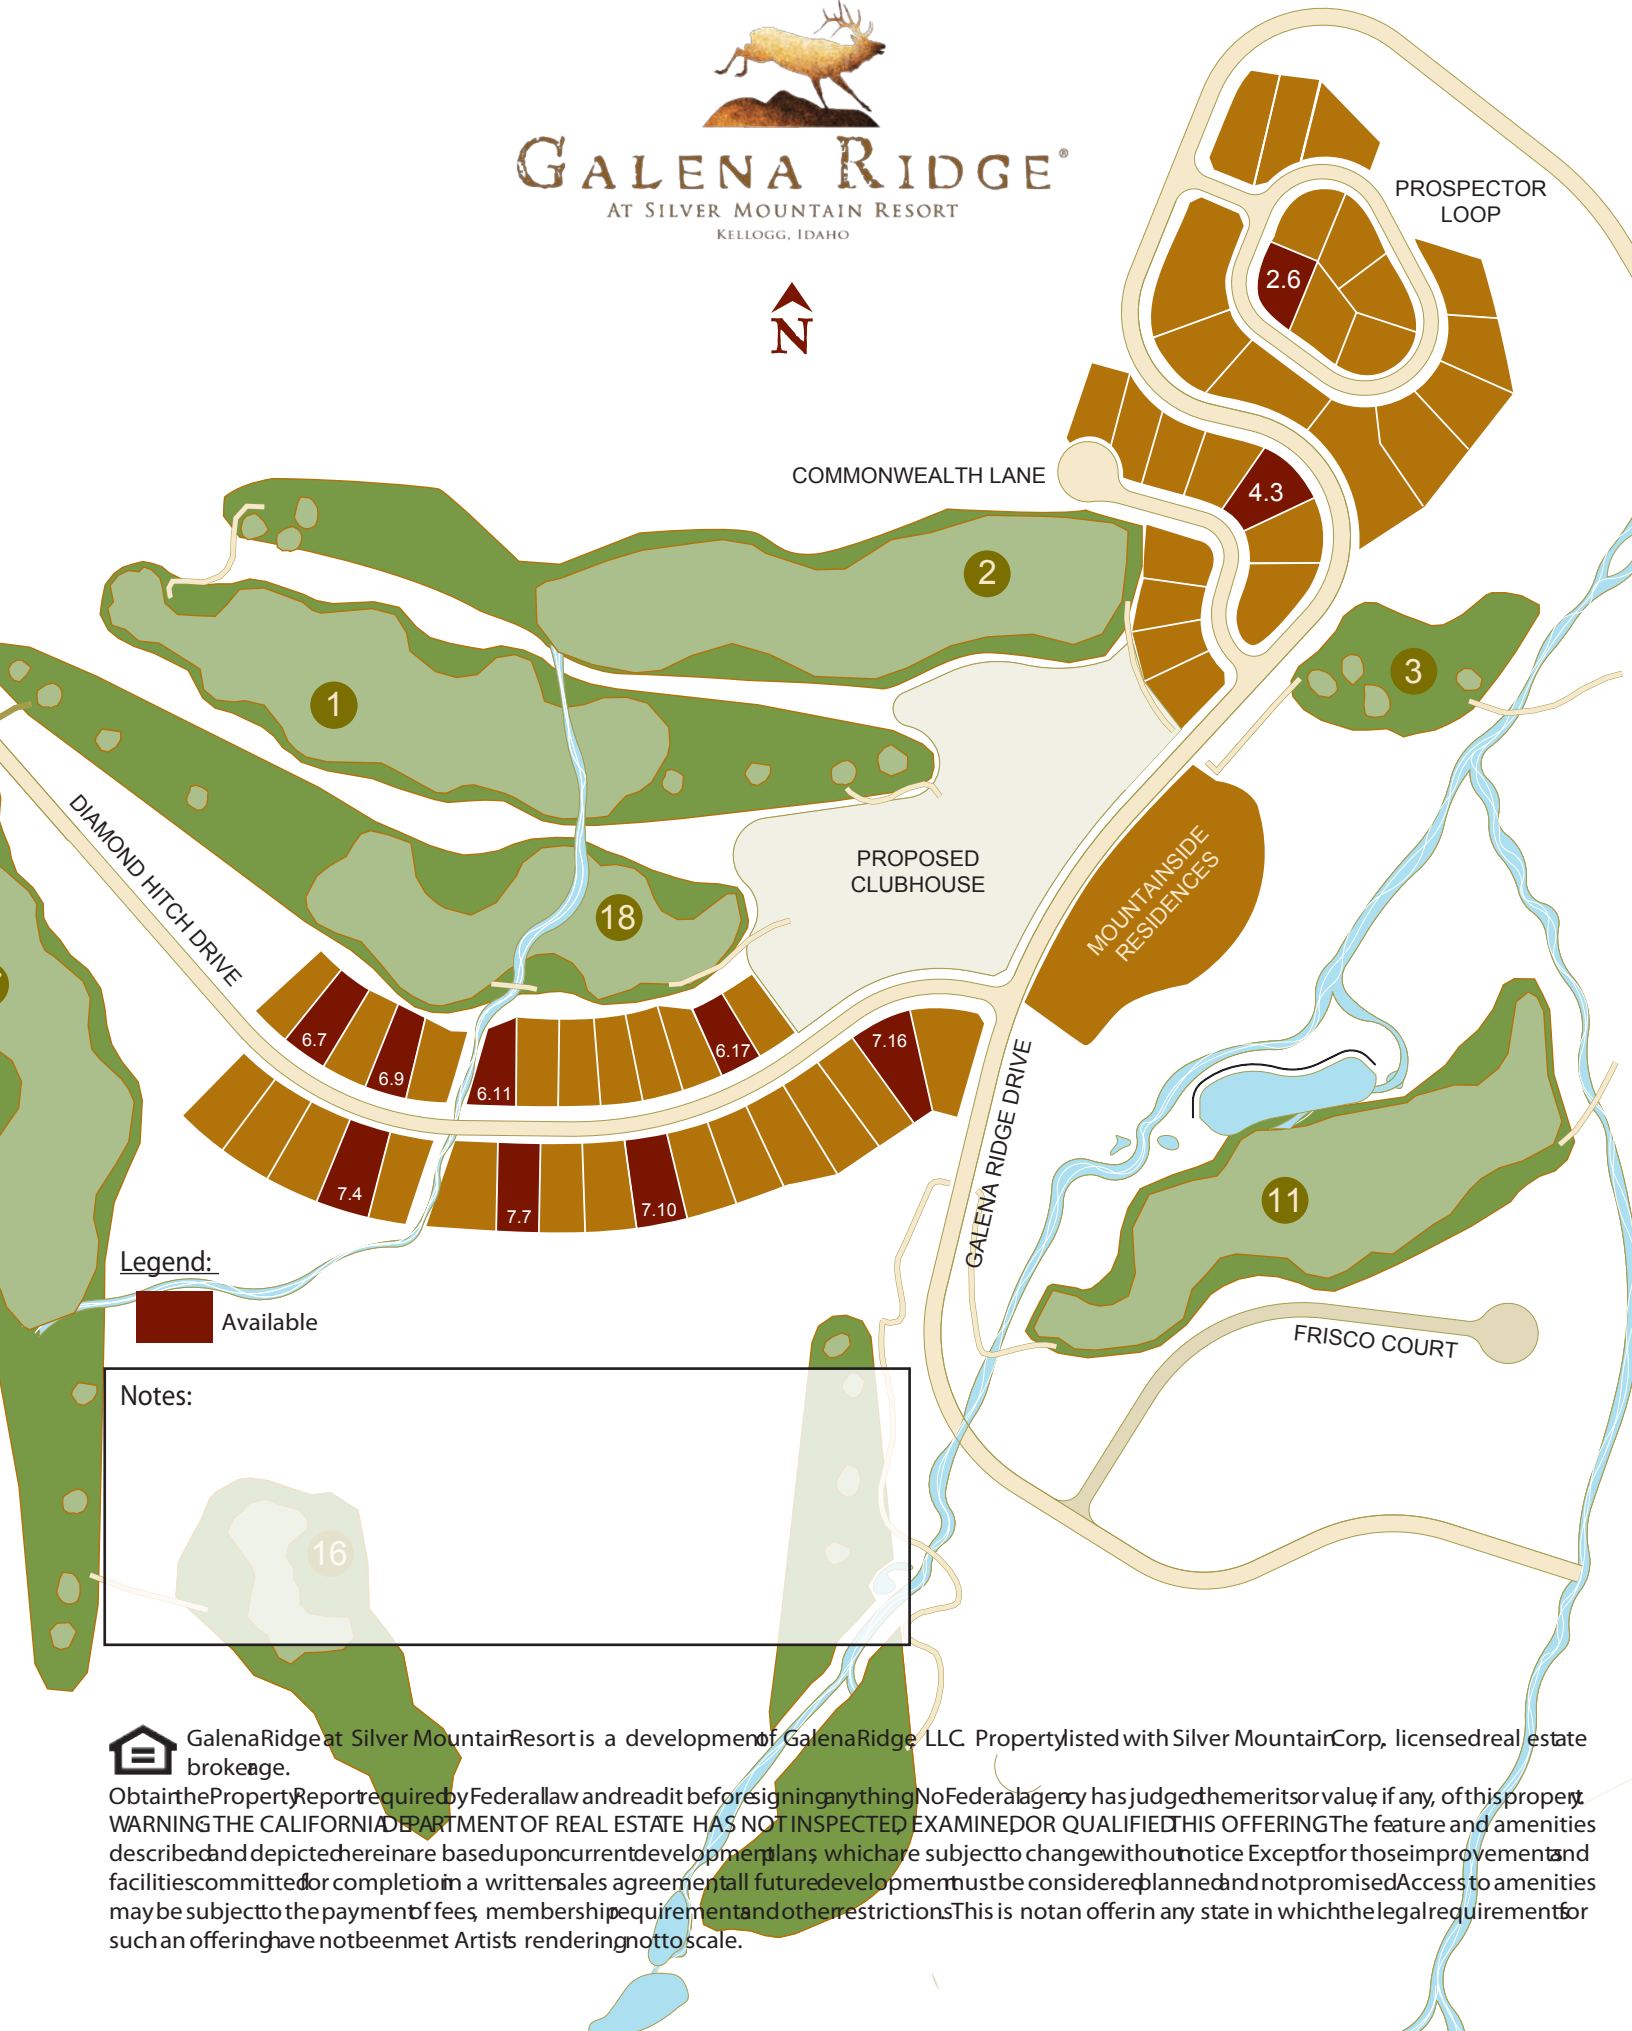

GALENA RIDGE®

AT SILVER MOUNTAIN RESORT
KELLOGG, IDAHO

Legend:

 Available

Notes:

16

Galena Ridge at Silver Mountain Resort is a development of Galena Ridge LLC. Property listed with Silver Mountain Corp, licensed real estate brokerage.